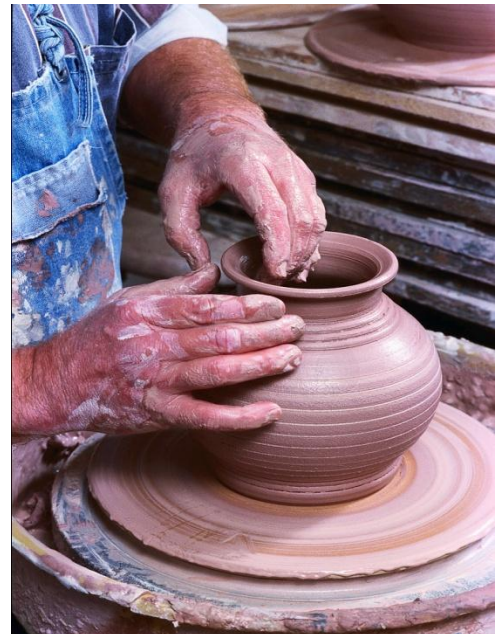

The Potter's Wheel

City-Wide Lenten Evening of Reflection

Tuesday, March 13, 2012

6:30- 8:00 PM

**St. Thomas More Church,
1810 N. McDonald St., Appleton, WI**

**We invite you to consider being molded by God. . .
Reflect on who you are, Who you want to be and
Where you want to go.**

Presenter: Fr. Tim Shillcox, O.Praem.

Fr. Tim is a native of Appleton, an art major and Lawrence University graduate, a member of the Norbertine Community and Pastor of Our Lady of Lourdes Parish in DePere, WI. Fr. Tim will be leading our reflection as he creates pottery on the wheel. Refreshments will follow Fr. Tim's talk.

Fee: $5/person or 2 persons/ $8.00.

Family Fee - $10.00.

You are invited to bring a non-perishable food item for St. Joseph Food Pantry.

Lenten Book Sale with items from St. Patrick Bookstore, Appleton - Available

Return registration form to Carolyn Coutu, St. Thomas More Parish, 1810 B N. McDonald St., Appleton, WI. Questions: Call Carolyn at 739-8172

Tickets will be mailed to you if registered before March 8, otherwise, they can be picked up at the door.

The Potter's Wheel – Tuesday, March 13, 2012 - Registration

Name(s) _____ Phone _____
Parish _____ Address _____, City _____ Zip _____
E-mail _____

Checks payable to ACAEC (Appleton Catholic City-Wide Adult Ed.)
Sponsored by the Eight Appleton Catholic Parishes